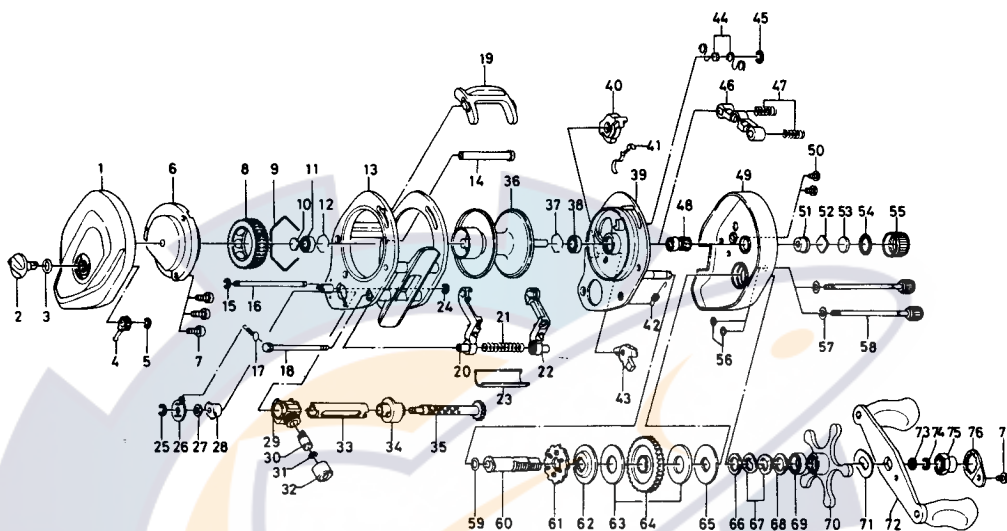

BAITCASTING REEL PTA33

Key No.	Parts No.	Parts Name	Key No.	Parts No.	Parts Name
1	B85-5204	Left side cover	40	B85-4601	Anti-reverse lever
2	B66-1001	Brake adjusting knob	41	B65-0501	Anti-reverse lever spring
3	637-0601	"O" ring	42	B35-8901	Anti-reverse claw spring
4	B54-1701	Brake adjusting gear	43	B74-0501	Anti-reverse claw
5	320-4202	Brake adjusting gear retainer	44	B81-5501	Set plate spring
6	B86-2001	Magnet holder A	45	320-1402	Clutch ret. ring
7	B83-4402	Left side cover screw	46	B35-9001	Pinion yoke
8	B58-2501	Magnet holder B	47	144-7101	Pinion yoke spring
9	B54-3204	Magnet holder ret. ring	48	B85-4403	Pinion gear
10	375-7405	Bearing metal washer	49	B85-2407	Right side cover
11	B35-8601	Ball bearing	50	B36-0401	Right side cover screw (short)
12	B42-1601	Bearing retainer	51	B64-3101	Bush
13	B86-2601	Frame	52	B17-5401	Spool adjusting cap metal A
14	B85-6201	Frame post A	53	B17-5501	Spool adjusting cap metal B
15	B86-4101	Frame post retainer A	54	171-5201	"O" ring
16	B86-3501	Frame post B	55	B85-3404	Right spool cap
17	B86-3901	Worm shield spring	56	B85-3101	Right side cover screw washer A
18	B86-3801	Frame post screw	57	B85-3001	Right side cover screw washer B
19	B85-1501	Clutch lever	58	B91-1701	Right side cover screw (long)
20	B86-2801	Line guide A	59	373-7611	Gear shaft washer A
21	B86-3601	Line guide spring	60	B86-5001	Gear shaft
22	B86-3101	Line guide B	61	B86-5101	Ratchet
23	B86-3701	Line guard	62	B85-4801	Gear shaft washer B
24	B86-4101	Frame post retainer B	63	B36-0203	Drag washer A
25	320-5901	Worm shaft retainer	64	B85-4902	Drive gear
26	B86-3301	Worm shaft plate	65	B36-0301	Drag washer B
27	373-1301	Worm shaft holder washer	66	373-7800	Drag washer C
28	022-2201	Worm shaft holder	67	150-8901	Spring washer
29	B86-0901	Line guide holder	68	B86-1601	Ball bearing washer
30	B91-2601	Line guide pin	69	B86-1701	Ball bearing
31	375-4100	Line guide washer	70	B86-4201	Star drag
32	342-4801	Line guide nut	71	150-9001	Handle washer
33	B85-6301	Worm shield	72	B85-5103	Handle
34	B85-6401	Shield bush	73	B41-1701	Handle nut washer
35	B85-6501	Worm Shaft	74	320-8202	Handle nut retainer
36	B85-7003	Spool	75	B86-2401	Handle nut
37	B42-1601	Bearing retainer	76	040-3203	Handle nut plate
38	B35-8601	Ball bearing	77	353-8301	Handle nut plate screw
39	B86-1901	Set plate			